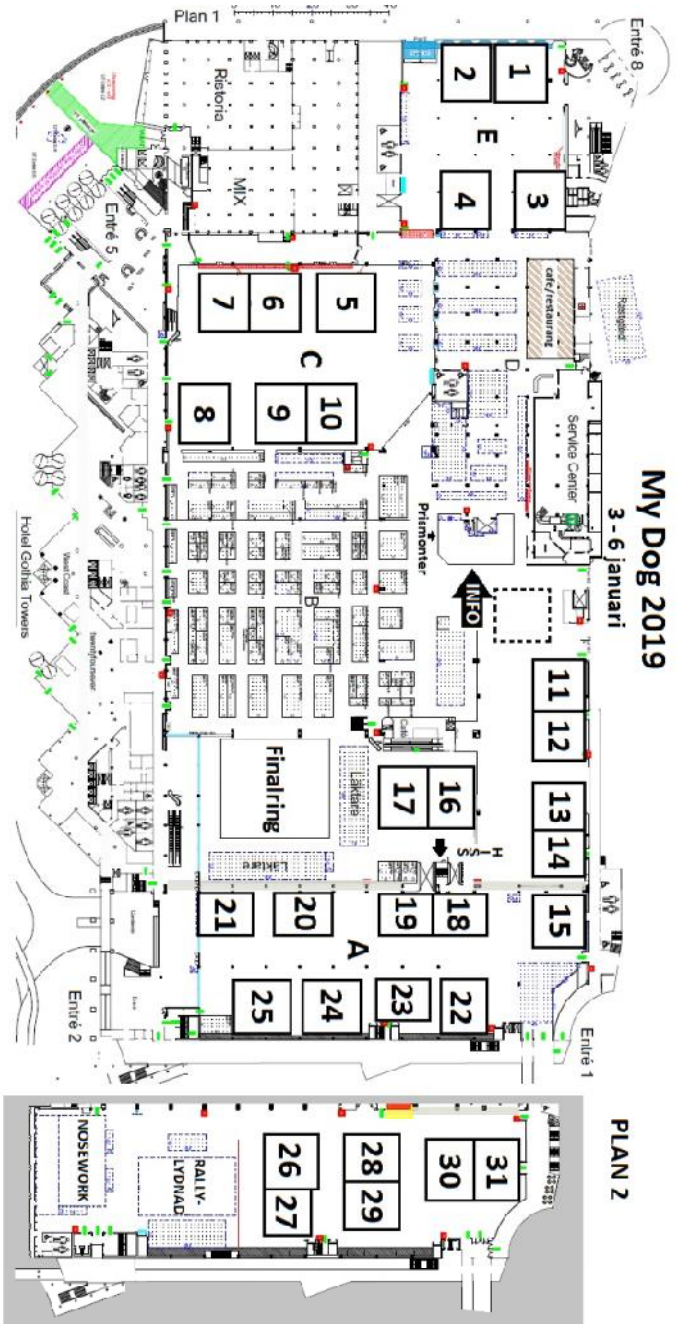

Ring 31 Starts at 09:00**Simu Calin, RUMÄNIEN**

FRENCH BULLDOG	76
	76

TOTAL ENTERED DOGS	2031
TOTAL MYDOG1	4256

FIND YOUR PLACE AT SWEDISH EXHIBITION CENTER

Entry with a dog is in entrance 2 and entrance 5 (main entrance),