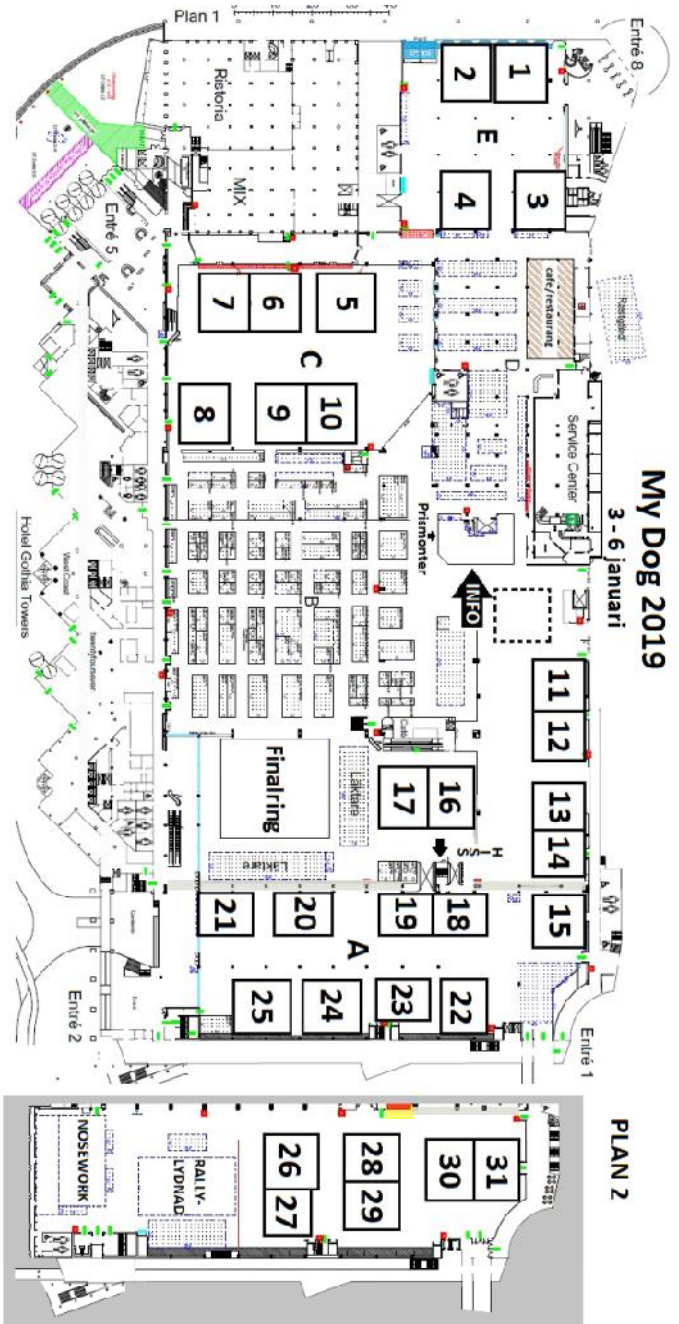

TOTAL ENTERED DOGS**2147**

FIND YOUR PLACE AT SWEDISH EXHIBITION CENTER

Entry with a dog is in entrance 2 and entrance 5 (main entrance),