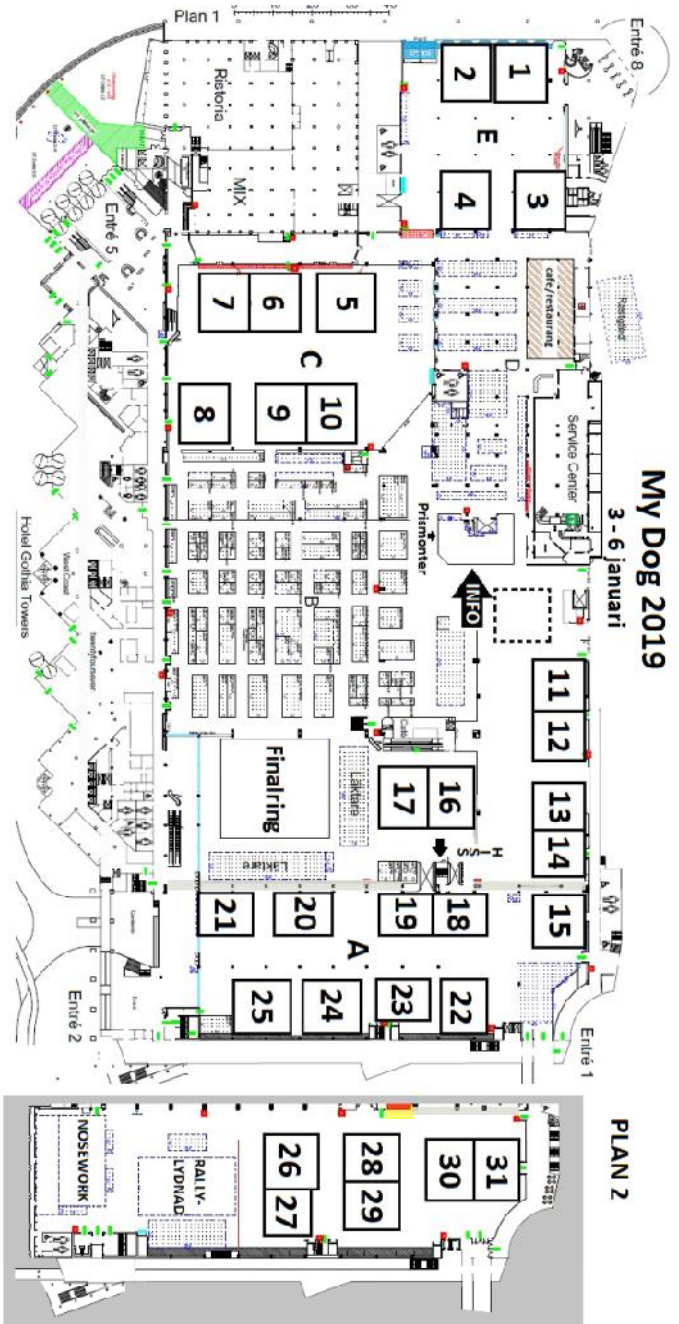

## **VÄSTRA KENNELKLUBBEN AND SVENSKA MÄSSAN**

**WISH YOU ALL GOOD LUCK!**

**FIND YOUR PLACE AT SWEDISH EXHIBITION CENTER**

Entry with a dog is in entrance 2 and entrance 5 (main entrance),