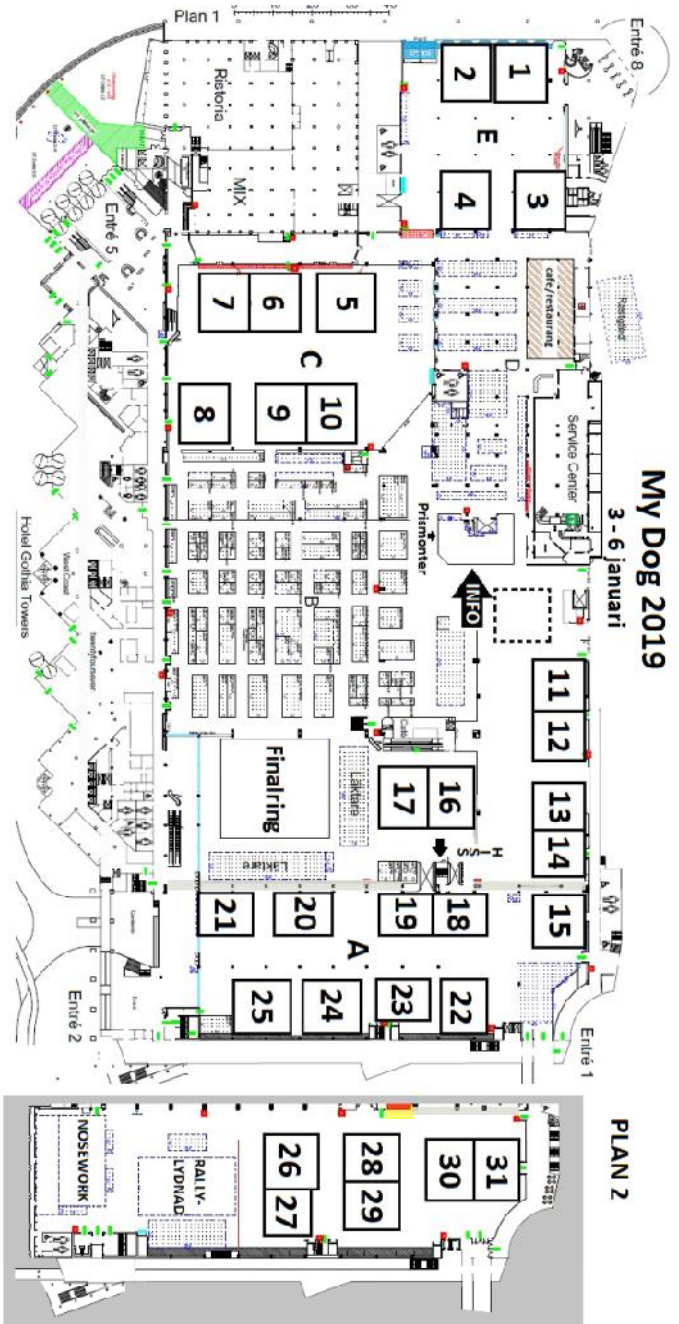

WISH YOU ALL GOOD LUCK!

FIND YOUR PLACE AT SWEDISH EXHIBITION CENTER

Entry with a dog is in entrance 2 and entrance 5 (main entrance),